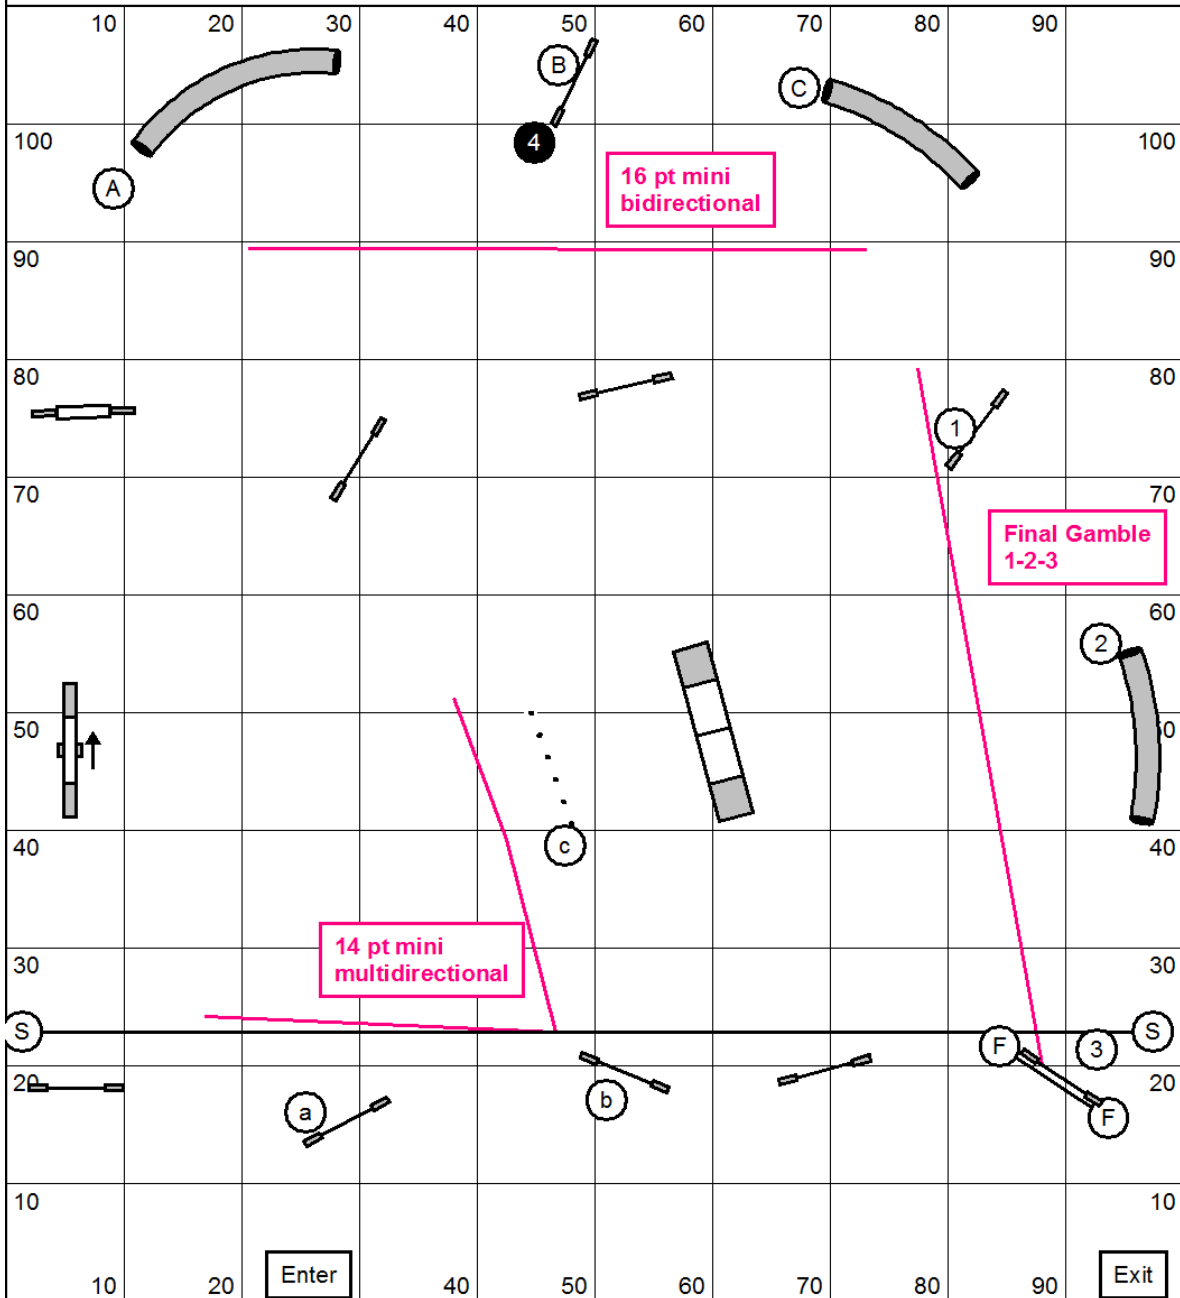

STARTER STANDARD 1

Peck Meadow DogSport Field
August 11, 2024

JACQUI BROWN

Med: 2.2 yps
Mini : Med plus 5 secs
Open: 2.4 yps

Est. Yards: 157

STARTER STANDARD 2
 Peck Meadow DogSport Field
 August 11, 2024

JACQUI BROWN

Med: 2.2 yps
 Mini : Med plus 5 secs
 Open: 2.4 yps

Est. Yards: 158

STARTER GAMBLER

Peck Meadow DogSport Field
August 11, 2024

JACQUI BROWN

Starter Gamblers

Points Required

Open & Med: 20 Single Drop Vet/JH Open & Med: 16 Double Drop Vet Open & Med: 16
Mini: 18 Single Drop Vets/JH Mini: 14

Opening Time: 40 seconds

Closing Times (in seconds)

Open Reg/Spec: 20 Open Vet & JH: 24
Medium Reg/Spec: 22 Med Vet & JH: 26
Mini Reg/Spec: 24 Mini Vet & JH: 29

STARTER JUMPER 1

Peck Meadow DogSport Field
August 11, 2024

JACQUI BROWN

Med: 2.75 yps
Mini : Med plus 5 secs
Open: 3.25 yps

Est. Yards: 149

STARTER JUMPER 2

Peck Meadow DogSport Field

August 11, 2024

JACQUI BROWN

Med: 2.75 yps
Mini : Med plus 5 secs
Open: 3.25 yps