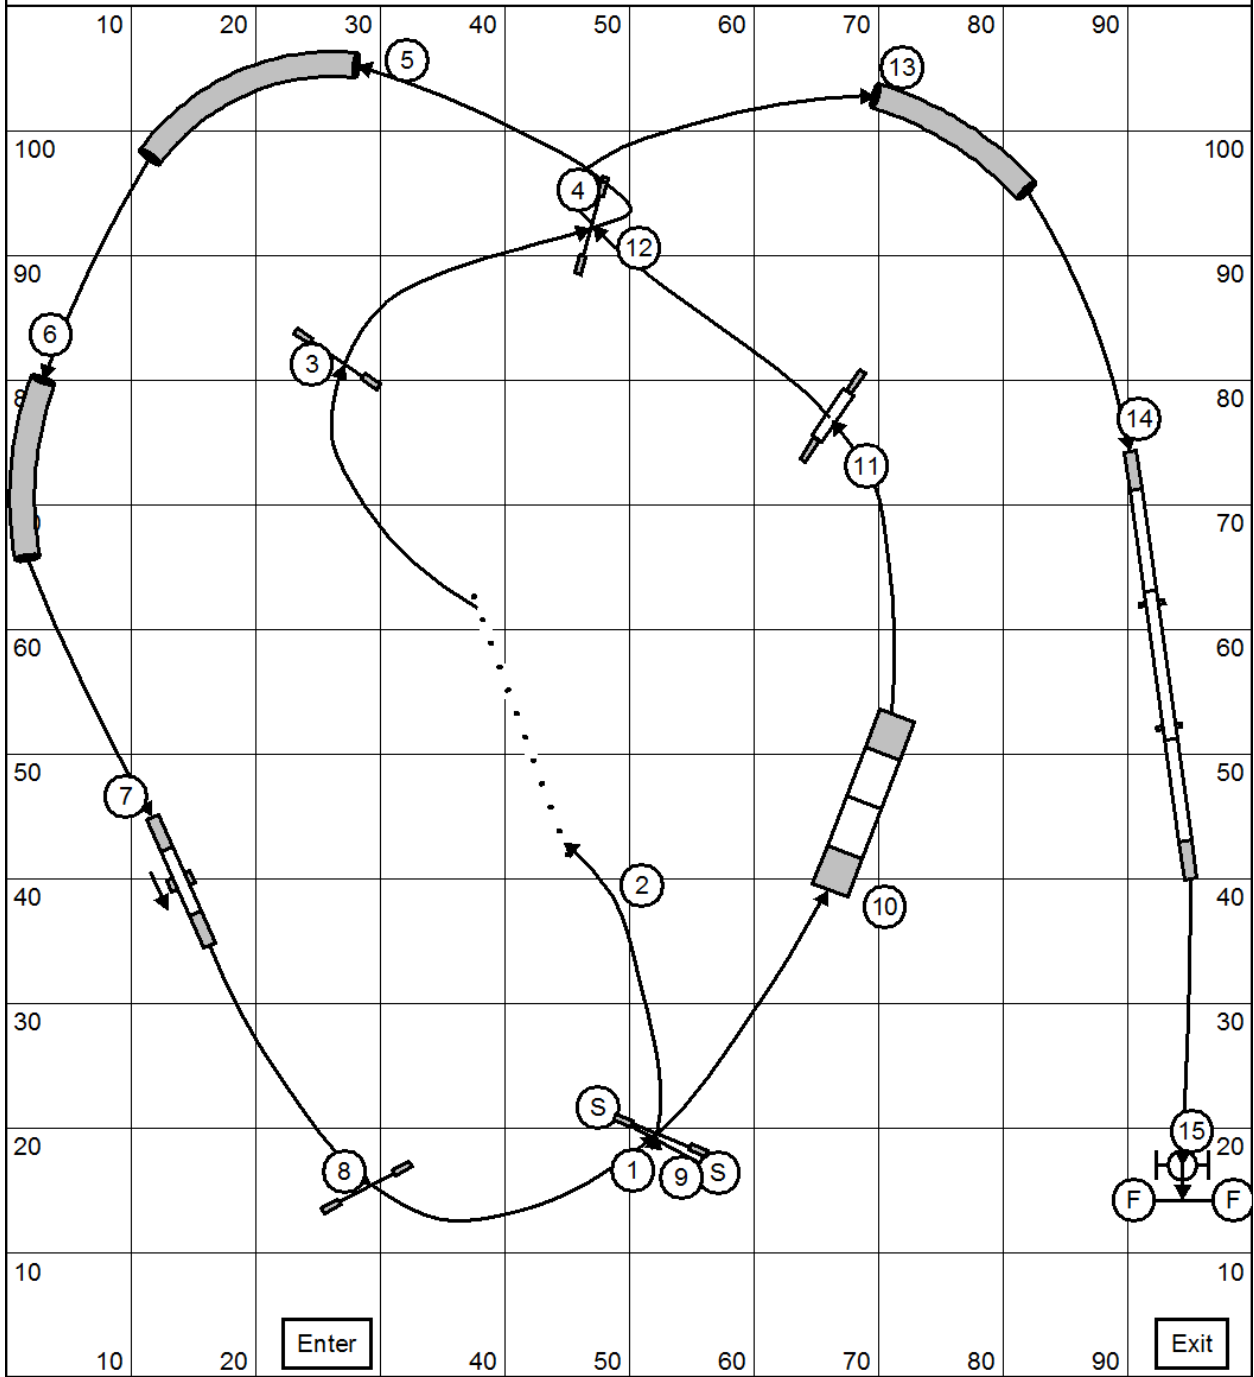

STARTER STANDARD 1

Peck Meadow DogSport Field
August 11, 2024

JACQUI BROWN

Med: 2.2 yps
Mini : Med plus 5 secs
Open: 2.4 yps

Est. Yards: 157

STARTER STANDARD 2
 Peck Meadow DogSport Field
 August 11, 2024

JACQUI BROWN

Med: 2.2 yps
 Mini : Med plus 5 secs
 Open: 2.4 yps

Est. Yards: 158

STARTER GAMBLER

Peck Meadow DogSport Field
August 11, 2024

JACQUI BROWN

Starter Gamblers

Points Required

Open & Med: 20 Single Drop Vet/JH Open & Med: 16 Double Drop Vet Open & Med: 16
Mini: 18 Single Drop Vets/JH Mini: 14

Opening Time: 40 seconds

Closing Times (in seconds)

Open Reg/Spec: 20 Open Vet & JH: 24
Medium Reg/Spec: 22 Med Vet & JH: 26
Mini Reg/Spec: 24 Mini Vet & JH: 29

STARTER JUMPER 1

Peck Meadow DogSport Field
August 11, 2024

JACQUI BROWN

Med: 2.75 yps
Mini : Med plus 5 secs
Open: 3.25 yps

Est. Yards: 149

STARTER JUMPER 2

Peck Meadow DogSport Field

August 11, 2024

JACQUI BROWN

Med: 2.75 yps
Mini : Med plus 5 secs
Open: 3.25 yps