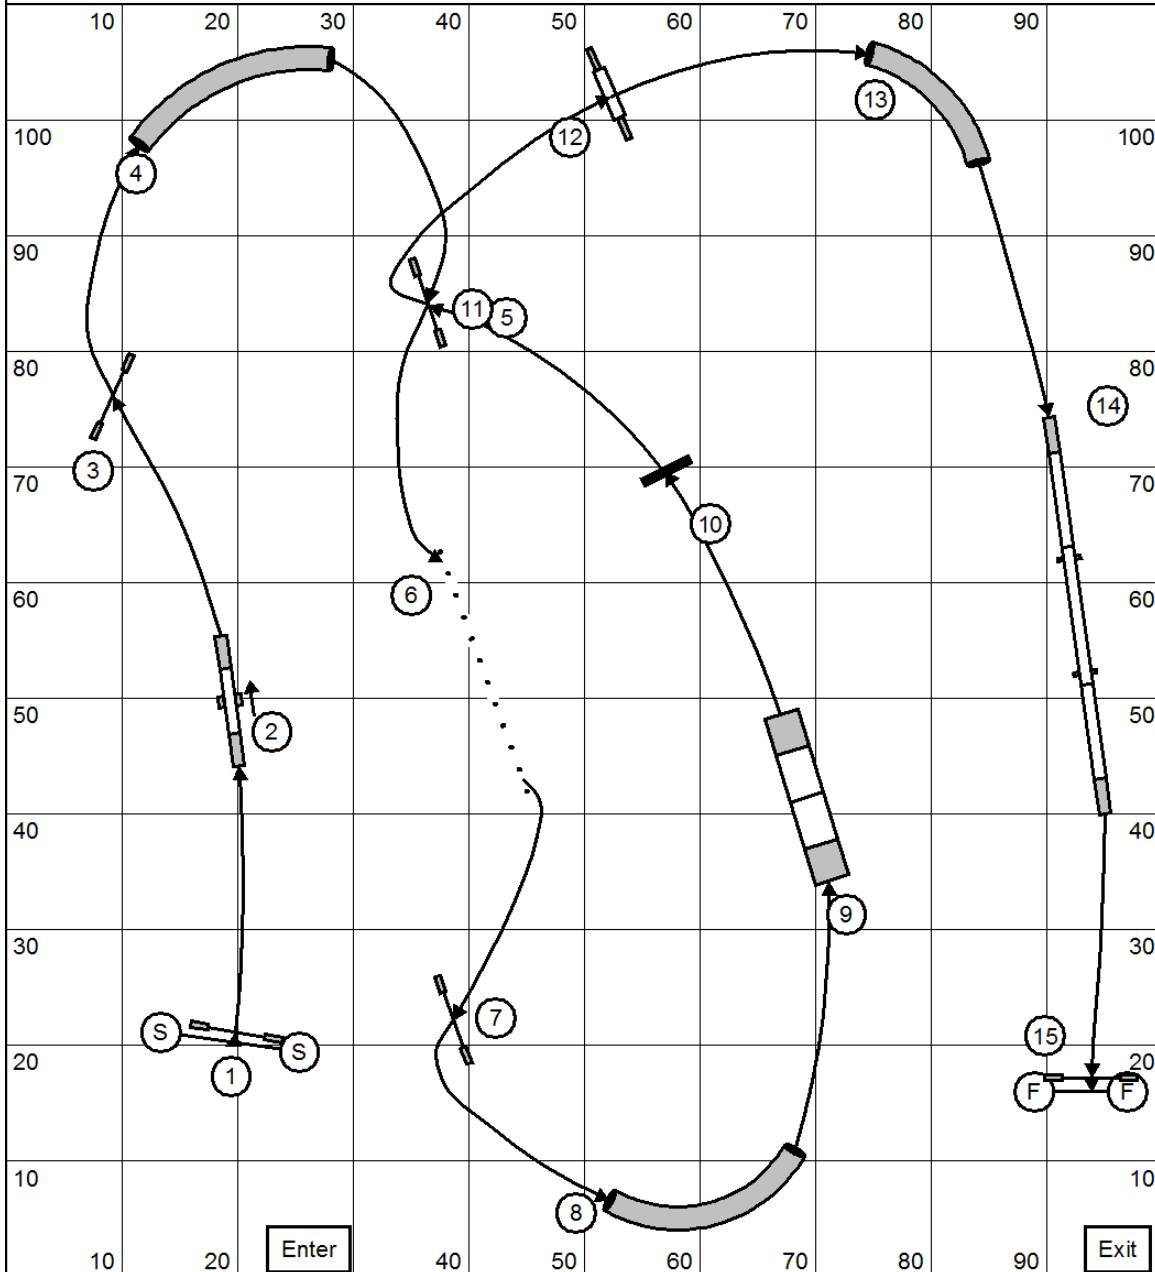

STARTER STANDARD 1

Peck Meadow DogSport Field
August 11, 2024

JACQUI BROWN

Med: 2.2 yps
Mini : Med plus 5 secs
Open: 2.4 yps

Est. Yards: 157

STARTER STANDARD 2
 Peck Meadow DogSport Field
 August 11, 2024

JACQUI BROWN

Med: 2.2 yps
 Mini : Med plus 5 secs
 Open: 2.4 yps

Est. Yards: 158

STARTER GAMBLER

Peck Meadow DogSport Field
August 11, 2024

JACQUI BROWN

Starter Gamblers

Points Required

Open & Med: 20 Single Drop Vet/JH Open & Med: 16 Double Drop Vet Open & Med: 16
Mini: 18 Single Drop Vets/JH Mini: 14

Opening Time: 40 seconds

Closing Times (in seconds)

Open Reg/Spec: 20 Open Vet & JH: 24
Medium Reg/Spec: 22 Med Vet & JH: 26
Mini Reg/Spec: 24 Mini Vet & JH: 29

STARTER JUMPER 1

Peck Meadow DogSport Field
August 11, 2024

JACQUI BROWN

Med: 2.75 yps
Mini : Med plus 5 secs
Open: 3.25 yps

Est. Yards: 149

STARTER JUMPER 2

Peck Meadow DogSport Field

August 11, 2024

JACQUI BROWN

Med: 2.75 yps
Mini : Med plus 5 secs
Open: 3.25 yps